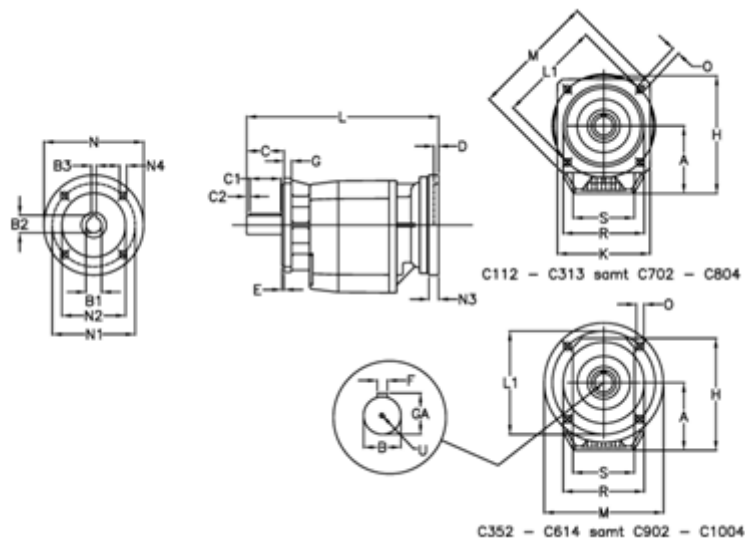

Article number: 40600814912445
 Description: Helical gearbox
 C803F-149,1-P112B5

Measures

A = 247.0	D = 4.5	L1 = 350	R = 320
B = 80	E = 5	M = 400	S = 300
B1 = 28	F = 22	N = 250	U = M20x42
B2 = 31.3	G = 20	N1 = 215	
B3 = 8	GA = 85.0	N2 = 180	
C = 140	H = 422.0	N3 = 0	
C1 = 110	K = 350	N4 = M12x16	
C2 = 15	L = 543.0	O = 18.0	